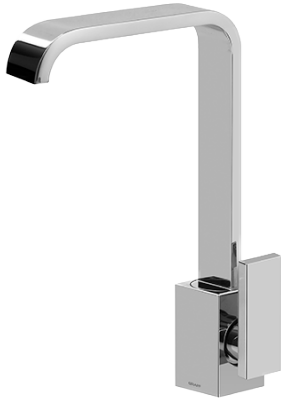

G-2305-LM31
 Immersion Collection
 Vessel Lavatory Faucet

Product Features

- Single-hole installation
- Aerated flow rate ≤ 1.2 max gpm
- 1 3/8" hole cutout
- Includes push-top umbrella pop-up drain with overflow

Available Finishes

- Polished Chrome
G-2305-LM31-PC
- Steelnix
G-2305-LM31-SN

* Special order finish- call for availability

Optional Accessories

- Matching decorative trap
G-9971

Warranty

- Limited lifetime warranty